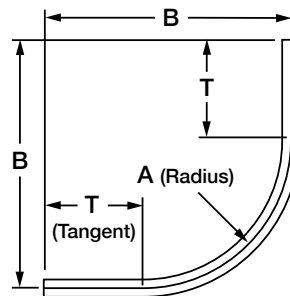

### Description:

Aluminum elbows are to be installed on conduit raceways for the underground stub-ups, and interconnection of conduit runs and other fittings.

### Options:

Available in any degree of bend from 5° to 90°, and special radius

12" - 15" - 18"													
Radius													
A 12 Inch				15 Inch				18 Inch					
Size	Item Number	B	T	Wt.	Item Number	B	T	Wt.	Item Number	B	T	Wt.	
1"	AR1012SW90	21	10	1.00	AR1015SW90	24	10	2.00	AR1018SW90	28	11	2.00	
1-1/4"	AR1212SW90	21	10	2.00	AR1215SW90	24	10	3.00	AR1218SW90	28	11	3.00	
1-1/2"	AR1512SW90	21	10	3.00	AR1515SW90	24	10	3.00	AR1518SW90	28	11	4.00	
2"	AR2012SW90	21	10	4.00	AR2015SW90	24	10	3.00	AR2018SW90	28	11	4.00	
2-1/2"	AR2512SW90	21	10	6.00	AR2515SW90	24	10	7.00	AR2518SW90	28	11	6.00	
3"					AR3015SW90	24	10	9.00	AR3018SW90	28	11	8.00	
3-1/2"									AR3518SW90	28	11	11.00	
4"									AR408SW90	28	11	14.00	

48" - 60"												
Radius												
A 48 Inch				60 Inch								
Size	Item Number	B	T	Wt.	Item Number	B	T	Wt.	Item Number	B	T	Wt.
1"	AR1048SW90	60	12	5.00	AR1060SW90	72	12	6.00				
1-1/4"	AR1248SW90	60	12	6.00	AR1260SW90	72	12	8.00				
1-1/2"	AR1548SW90	60	12	8.00	AR1560SW90	72	12	10.00				
2"	AR2048SW90	60	12	10.00	AR2060SW90	72	12	13.00				
2-1/2"	AR2548SW90	60	12	16.00	AR2560SW90	72	12	20.00				
3"	AR3048SW90	60	12	21.00	AR3060SW90	72	12	27.00				
3-1/2"	AR3548SW90	60	12	25.00	AR3560SW90	72	12	32.00				
4"	AR4048SW90	60	12	29.00	AR4060SW90	72	12	38.00				
5"	AR5048SW90	60	12	44.00	AR5060SW90	72	12	50.00				
6"	AR6048SW90	60	12	58.00	AR6060SW90	72	12	67.00				