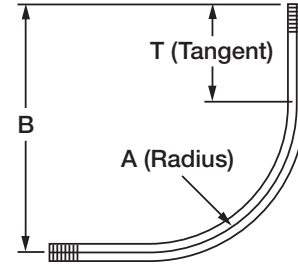

### Application:

Aluminum Elbows are to be installed on conduit raceways for underground stub-ups, and interconnection of conduit runs and other fittings

### Options:

Available in any degree of bend from 5° to 90°, and special radius

12" - 15" - 18"												
		Radius										
A	12 Inch				15 Inch				18 Inch			
Size	Item Number	B	T	Wt.	Item Number	B	T	Wt.	Item Number	B	T	Wt.
1"	AR1012SW90	21	10	1.00	AR1015SW90	24	10	2.00	AR1018SW90	28	11	2.00
1¼"	AR1212SW90	21	10	2.00	AR1215SW90	24	10	3.00	AR1218SW90	28	11	3.00
1½"	AR1512SW90	21	10	3.00	AR1515SW90	24	10	3.00	AR1518SW90	28	11	4.00
2"	AR2012SW90	21	10	4.00	AR2015SW90	24	10	3.00	AR2018SW90	28	11	4.00
2½"	AR2512SW90	21	10	6.00	AR2515SW90	24	10	7.00	AR2518SW90	28	11	6.00
3"					AR3015SW90	24	10	9.00	AR3018SW90	28	11	8.00
3½"									AR3518SW90	28	11	11.00
4"									AR4018SW90	28	11	14.00