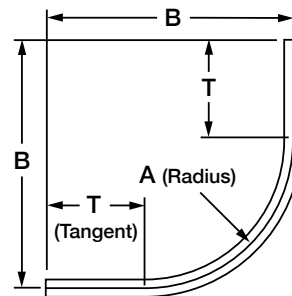

ALUMINUM RIGID SPECIAL RADIUS 90° SWEEPS

Description:

Aluminum elbows are to be installed on conduit raceways for the underground stub-ups, and interconnection of conduit runs and other fittings.

Features:

Options:

Available in any degree of bend from 5° to 90°, and special radius

12" - 15" - 18"													
Radius													
A 12 Inch				15 Inch				18 Inch					
Size	Item Number	B	T	Wt.	Item Number	B	T	Wt.	Item Number	B	T	Wt.	
1"	AR1012SW90	21	10	1.00	AR1015SW90	24	10	2.00	AR1018SW90	28	11	2.00	
1-1/4"	AR1212SW90	21	10	2.00	AR1215SW90	24	10	3.00	AR1218SW90	28	11	3.00	
1-1/2"	AR1512SW90	21	10	3.00	AR1515SW90	24	10	3.00	AR1518SW90	28	11	4.00	
2"	AR2012SW90	21	10	4.00	AR2015SW90	24	10	3.00	AR2018SW90	28	11	4.00	
2-1/2"	AR2512SW90	21	10	6.00	AR2515SW90	24	10	7.00	AR2518SW90	28	11	6.00	
3"					AR3015SW90	24	10	9.00	AR3018SW90	28	11	8.00	
3-1/2"									AR3518SW90	28	11	11.00	
4"									AR408SW90	28	11	14.00	

48" - 60"												
Radius												
A 48 Inch				60 Inch								
Size	Item Number	B	T	Wt.	Item Number	B	T	Wt.	Item Number	B	T	Wt.
1"	AR1048SW90	60	12	5.00	AR1060SW90	72	12	6.00				
1-1/4"	AR1248SW90	60	12	6.00	AR1260SW90	72	12	8.00				
1-1/2"	AR1548SW90	60	12	8.00	AR1560SW90	72	12	10.00				
2"	AR2048SW90	60	12	10.00	AR2060SW90	72	12	13.00				
2-1/2"	AR2548SW90	60	12	16.00	AR2560SW90	72	12	20.00				
3"	AR3048SW90	60	12	21.00	AR3060SW90	72	12	27.00				
3-1/2"	AR3548SW90	60	12	25.00	AR3560SW90	72	12	32.00				
4"	AR4048SW90	60	12	29.00	AR4060SW90	72	12	38.00				
5"	AR5048SW90	60	12	44.00	AR5060SW90	72	12	50.00				
6"	AR6048SW90	60	12	58.00	AR6060SW90	72	12	67.00				