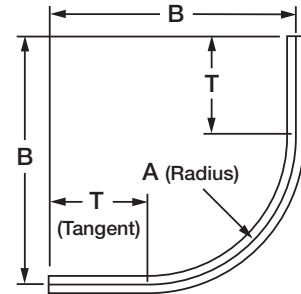

Calconduit™

Rigid Conduit, Rigid & EMT Fittings

EMT Special Radius 90° Sweeps

Application:

EMT elbows are to be installed on conduit raceways for the interconnection of conduit runs and other fittings.

Features:

Options:

Available in any degree of bend from 5° to 90°, and special radius

12"				
Radius				
A	12 Inch			
Size	Item Number	B	T	Wt.
½"	EM0512SW90	21	10	1.00
¾"	EM0712SW90	21	10	1.50
1"	EM1012SW90	21	10	2.10
1-¼"	EM1212SW90	21	10	2.80
1-½"	EM1512SW90	21	10	3.50

EMT Sweeps meet UL797 and ANSI C80.3
Also available in 11-¼", 15", 22-½", 30" and 60".

24" - 30" - 36"												
Radius												
A	24 Inch				30 Inch				36 Inch			
Size	Item Number	B	T	Wt.	Item No	B	T	Wt.	Item No	B	T	Wt.
½"	EM0524SW90	35	11	1.50	EM0530SW90	41	11	1.80	EM0536SW90	47	11	2.00
¾"	EM0724SW90	35	11	2.30	EM0730SW90	41	11	2.80	EM0736SW90	47	11	3.10
1"	EM1024SW90	35	11	3.30	EM1030SW90	41	11	3.70	EM1036SW90	47	11	4.20
1-¼"	EM1224SW90	35	11	5.10	EM1230SW90	41	11	5.60	EM1236SW90	47	11	6.50
1-½"	EM1524SW90	35	11	5.80	EM1530SW90	41	11	7.00	EM1536SW90	47	11	7.70
2"	EM2024SW90	35	11	7.40	EM2030SW90	41	11	8.90	EM2036SW90	47	11	9.90
2-½"	EM2524SW90	35	11	10.80	EM2530SW90	41	11	12.90	EM2536SW90	47	11	14.40
3"	EM3024SW90	35	11	13.30	EM3030SW90	41	11	16.00	EM3036SW90	47	11	17.70
3-½"	EM3524SW90	35	11	17.80	EM3530SW90	41	11	21.40	EM3536SW90	47	11	23.80
4"	EM4024SW90	35	11	20.00	EM4030SW90	41	11	24.00	EM4036SW90	47	11	26.70